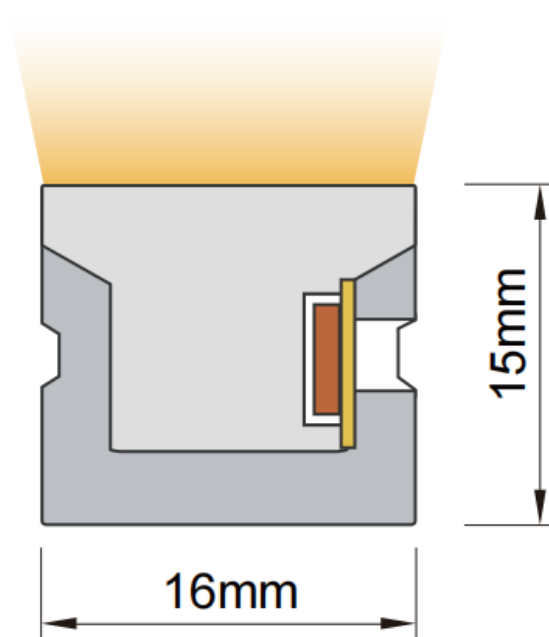

16x15mm | Side Bend | Single colour

IP67 | -20 to 45deg C | Uniform dot free illumination | Silicon extrusion moulding | High UV and salt water resistance | High impact resistance