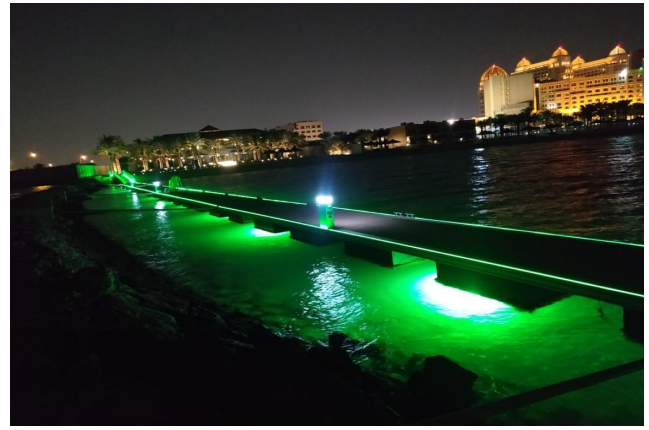

SINGLE COLOUR
BLUE | GREEN | RED